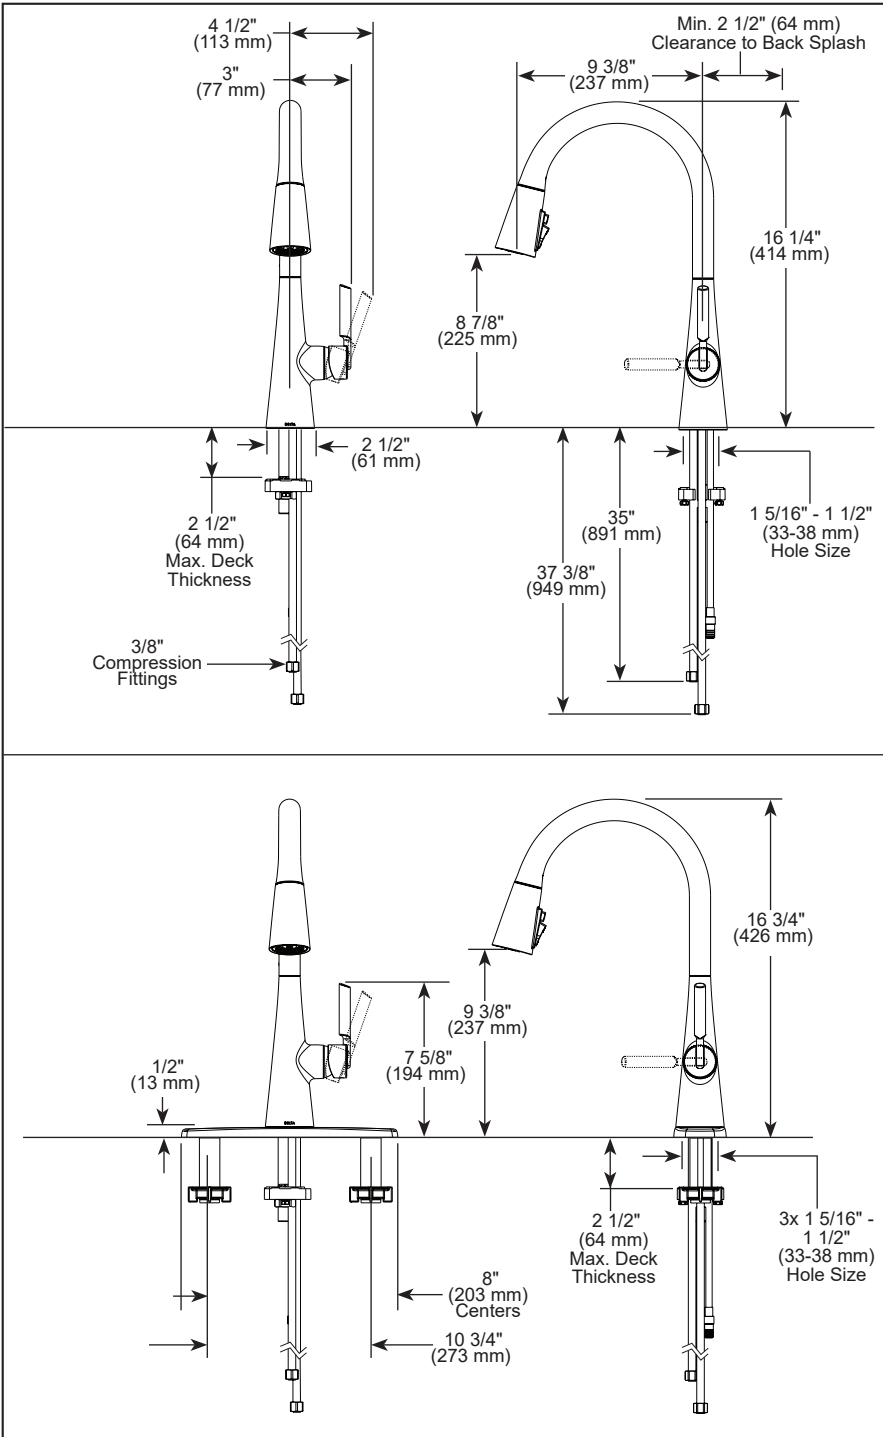

STANDARD SPECIFICATIONS:

- Max flow rate 1.8 gpm @ 60 psi, 6.8 L/min @ 414 kPa
- One, two or three hole mount (escutcheon optional, included)
- Diamond coated ceramic cartridge
- 3/8" O.D. straight, staggered PEX supply lines
- Spout rotates 360°
- Dual integral check valves in sprayer assembly

COMPLIES WITH:

- ASME A112.18.1 / CSA B125.1
- NSF/ANSI/CAN 61 & 372
- ICC/ANSI A117.1 - Valve control only

▲ Designate proper finish suffix

Delta Faucet Company reserves the right (1) to make changes in specifications and materials, and (2) to change or discontinue models, both without notice or obligation. Dimensions are for reference only. See current full-line price book or www.deltafaucet.com for finish options and product availability.